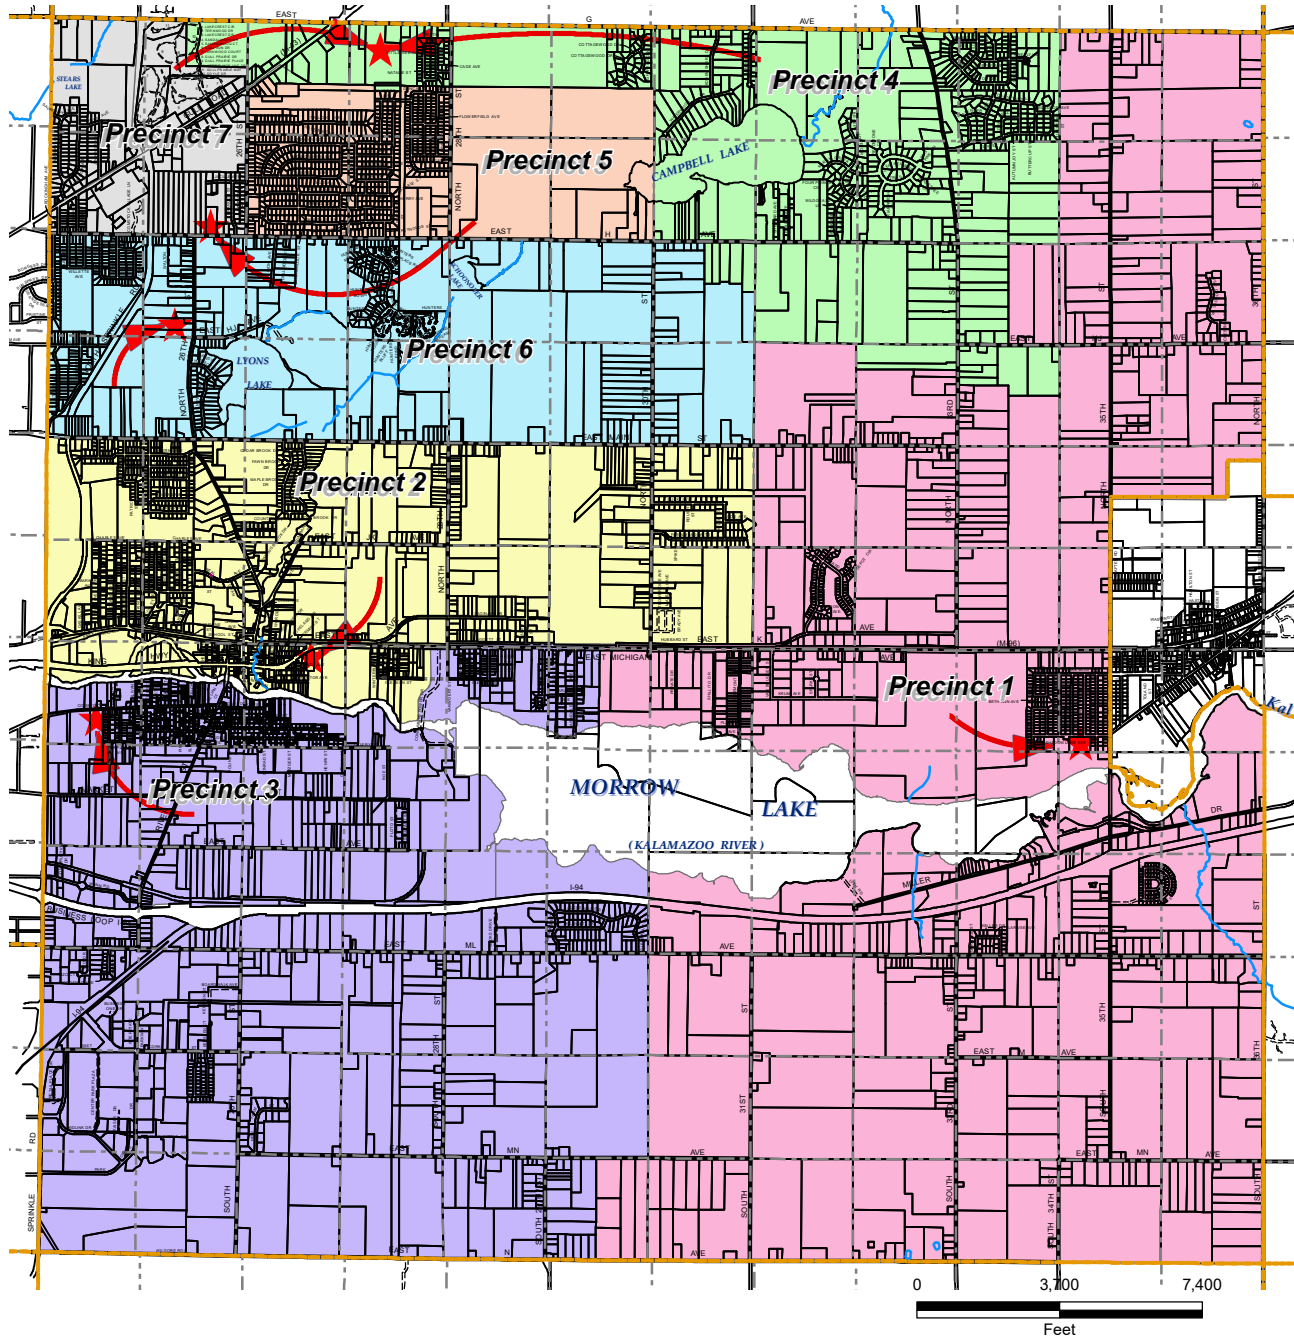

Election Precinct Map Charter Township of Comstock

Precinct	Polling Place	Address
1	Galesburg Baptist Church	10100 Shadowlane Avenue
2	Comstock Community Center	6330 King Highway
3	Comstock Christian Reformed Church	5300 Comstock Avenue
4	Northeastern Baptist Church	6536 East G Avenue
5	Church of God Family Worship Center	5841 East H Avenue
6	Kalamazoo Community Church	2435 North 26th Street
7	Northeastern Baptist Church	6536 East G Avenue