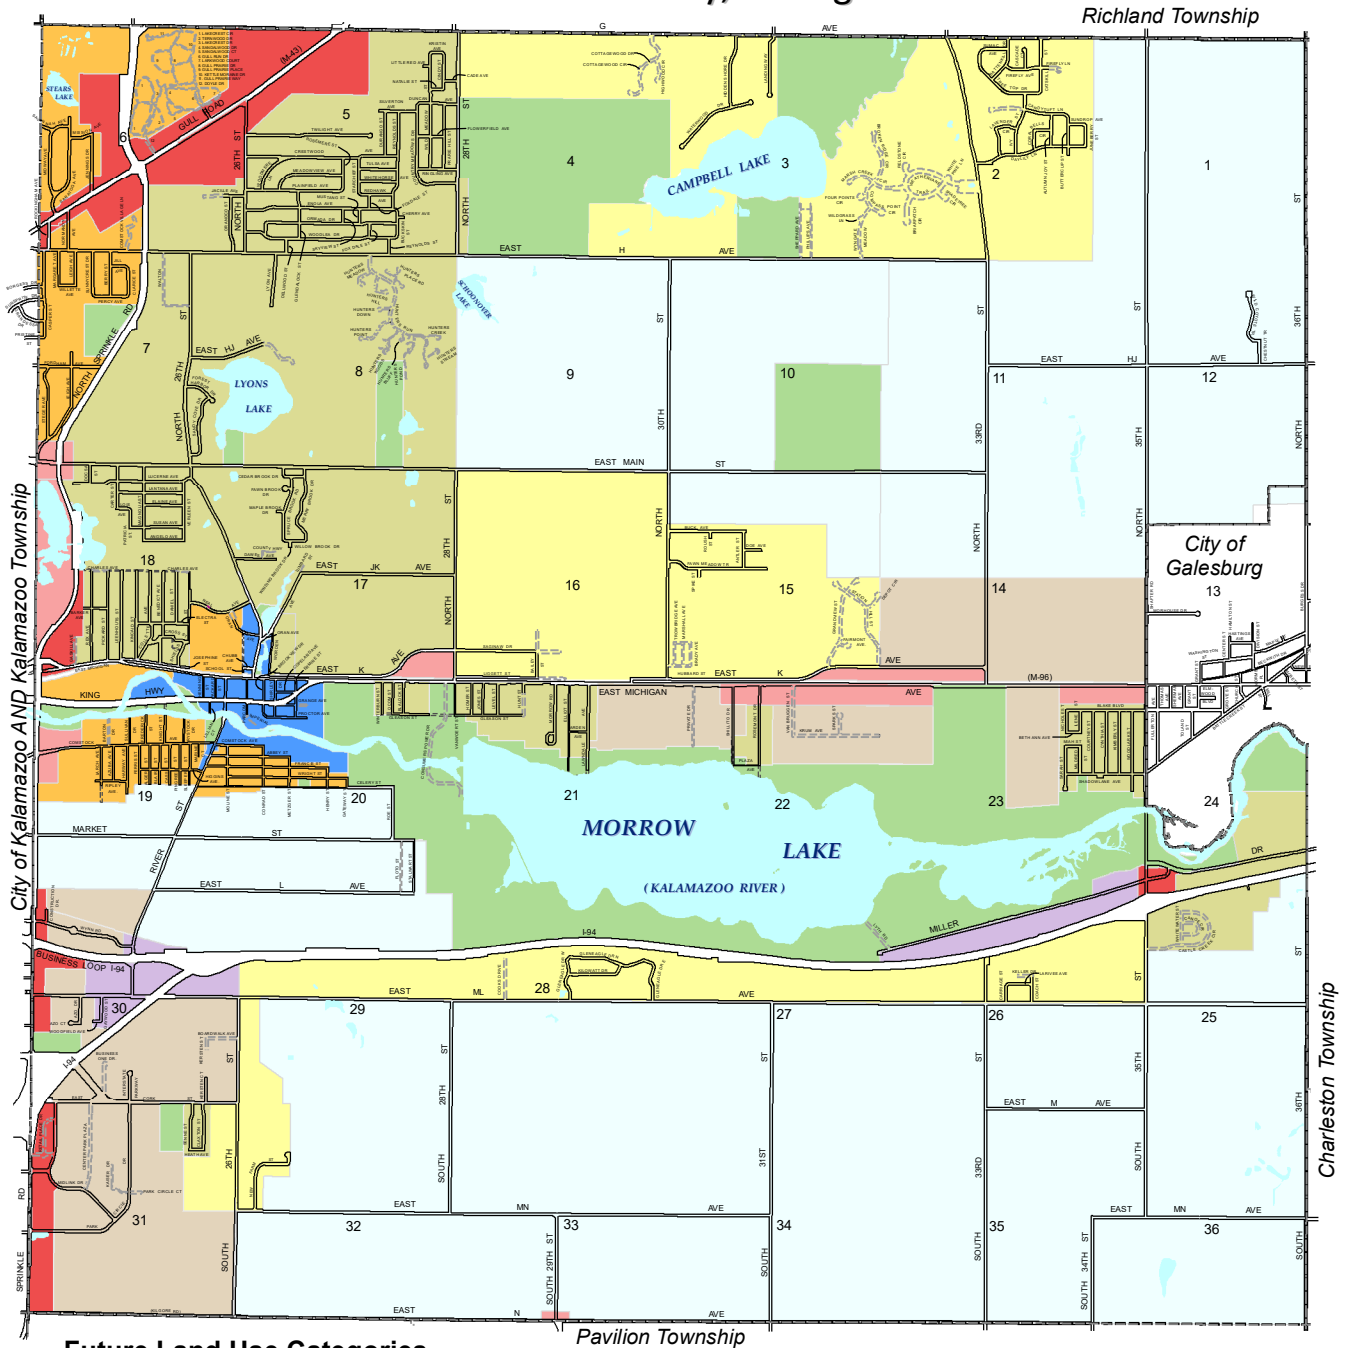

# FUTURE LAND USE MAP

## Charter Township of Comstock

### Kalamazoo County, Michigan

**Future Land Use Categories**

- Agriculture
- Suburban Residential
- Compact Residential
- Core Residential
- Town Center
- Mixed Commercial
- Corridor Commercial
- Transitional Industrial
- General Industrial
- Parks and Open Space